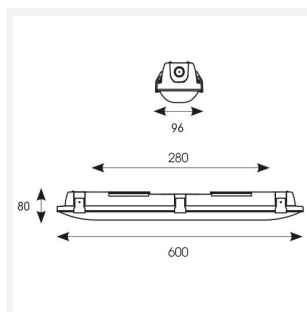

@ansell_lighting

ansellighting

Ansell Lighting

ansell_lighting

Tornado EVO

Tornado EVO CCT Multi Wattage 600mm

Code: ATORE2/1

Category	Battens and Weatherproofs
Application	Ancillary, Commercial, Education, Healthcare, Hospitality, Industrial, Retail
Specification	Performance

GENERAL INFORMATION	
Wattage	9W/18W
Lumens Delivered	1600lm - 3100lm (4000K)
Lm/W	160lm/W (4000K)
Beam Angle	120
CRI	80
CCT	4000/5000/6500K
Input	220/240V
Operating Temp	-20°C - 40°C
SDCM	6
Energy efficiency class	D

TECHNICAL INFORMATION	
Light Source	LED
Colour / Finish	Grey
IP Rating	IP65
Class Protection	1
Internal / External	Internal / External
Surface / Recessed / Suspended	Ceiling, Suspended
Lumen Depreciation	L80 72,000h
Warranty (Years)	5
CE Mark	Yes
Height	80 mm