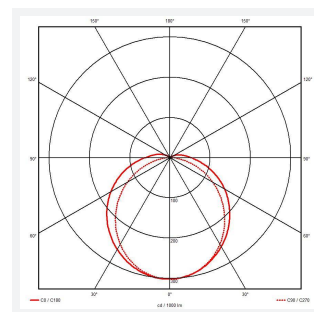

@ansell_lighting

ansellighting

Ansell Lighting

ansell_lighting

Tornado EVO

Tornado EVO CCT Multi Wattage 600mm

Code: ATORE2/1

Category	Battens and Weatherproofs
Application	Ancillary, Commercial, Education, Healthcare, Hospitality, Industrial, Retail
Specification	Performance

GENERAL INFORMATION	
Wattage	9W/18W
Lumens Delivered	1600lm - 3100lm (4000K)
Lm/W	160lm/W (4000K)
Beam Angle	120
CRI	80
CCT	4000/5000/6500K
Input	220/240V
Operating Temp	-20°C - 40°C
SDCM	6
Energy efficiency class	D

TECHNICAL INFORMATION	
Light Source	LED
Colour / Finish	Grey
IP Rating	IP65
Class Protection	1
Internal / External	Internal / External
Surface / Recessed / Suspended	Ceiling, Suspended
Lumen Depreciation	L80 72,000h
Warranty (Years)	5
CE Mark	Yes
Height	80 mm